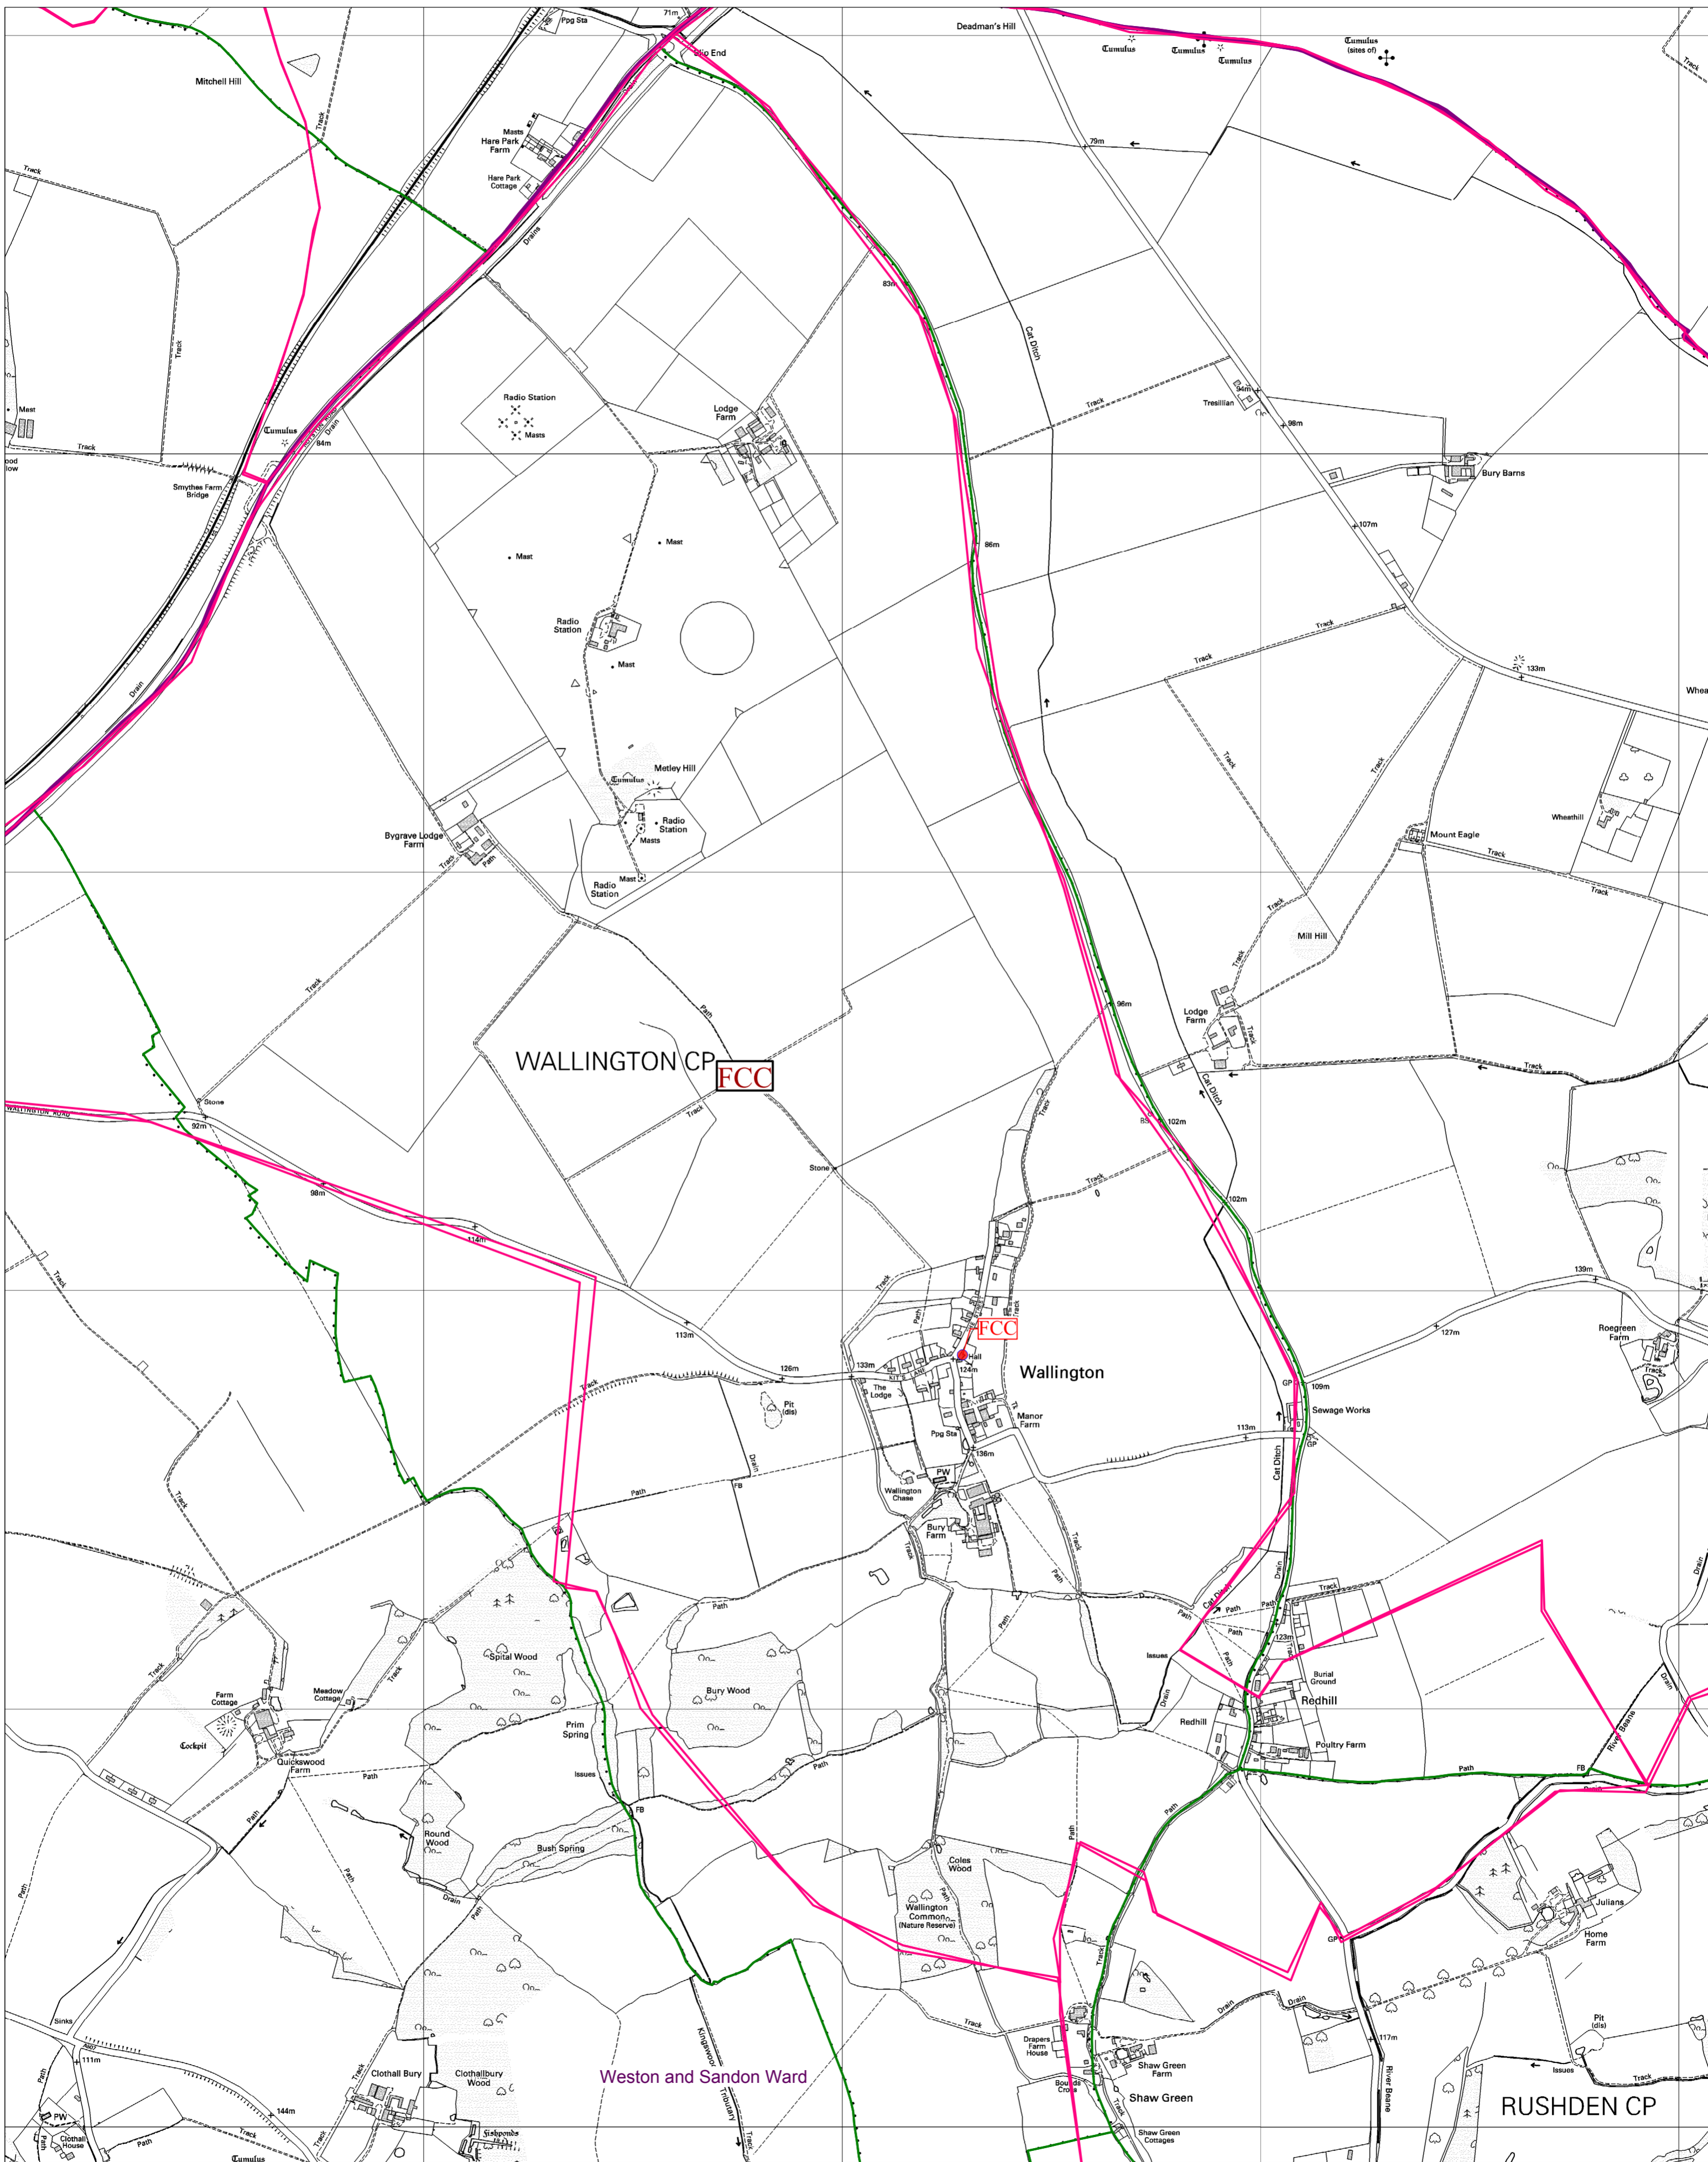

Polling Area - FCC - Wallington

Scale: 1:?  
Date: 23:10:13